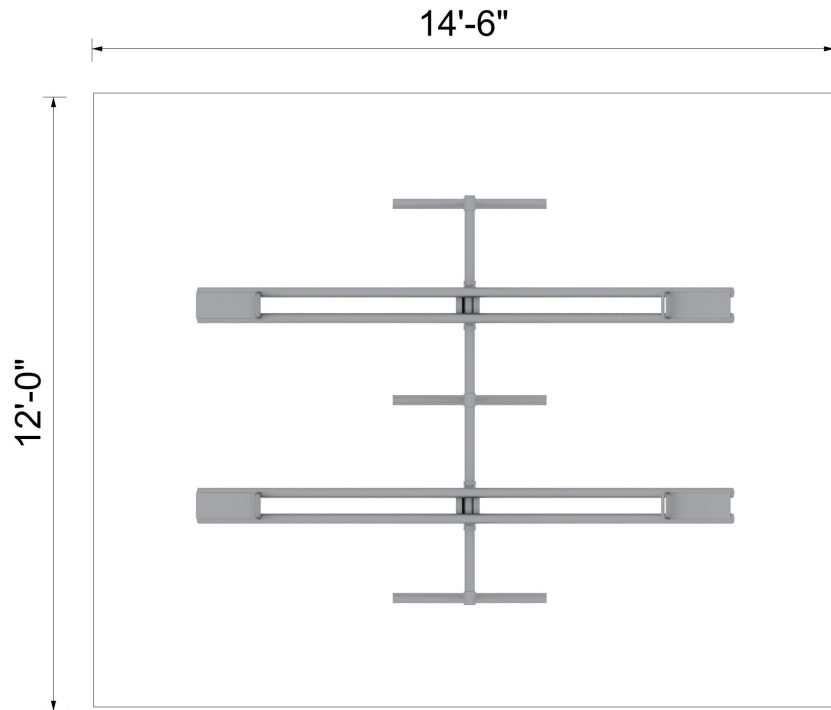

TTSR20-FS At-A-Glance

Feature	TTSR20-FS
Product Length	10'6"
Ground Space	8' x 10'6"
Minimum Play Space	12' x 14'6"
Estimated Install Time	20 Minutes
Estimated Cement	None