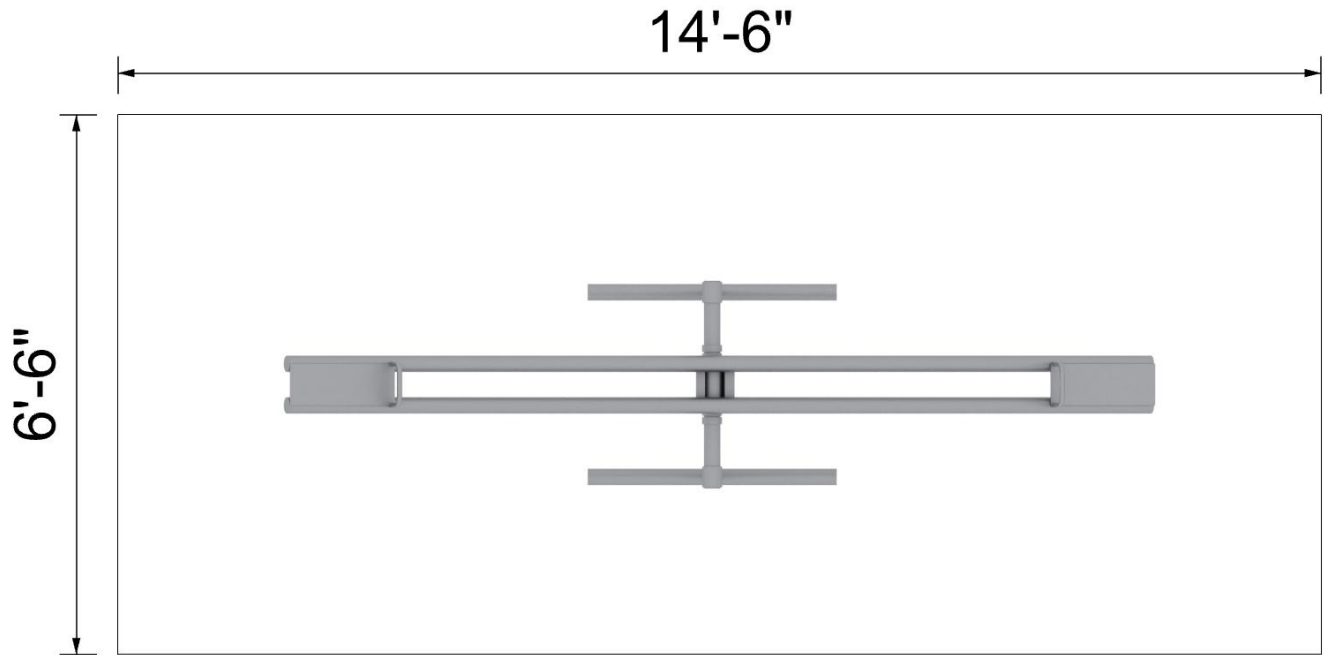

TTSR10-FS At-A-Glance

Feature	TTSR10-FS
Product Length	10'6"
Ground Space	2'6" x 10'6"
Minimum Play Space	6'6" x 14'6"
Estimated Install Time	20 Minutes
Estimated Cement	None