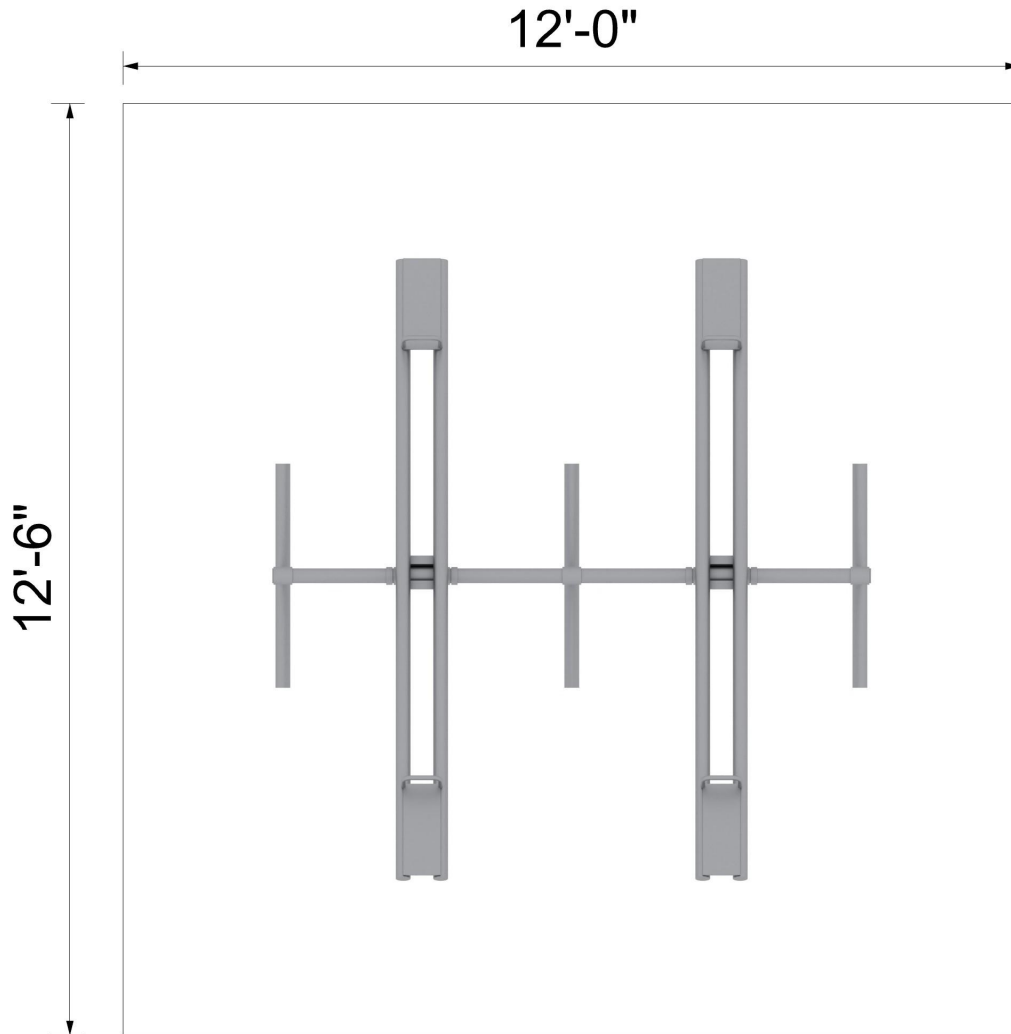

TTJR20-FS At-A-Glance

Feature	TTJR20-FS
Product Length	8'6"
Ground Space	8' x 8'6"
Minimum Play Space	12' x 12'6"
Estimated Install Time	20 Minutes
Estimated Cement	None