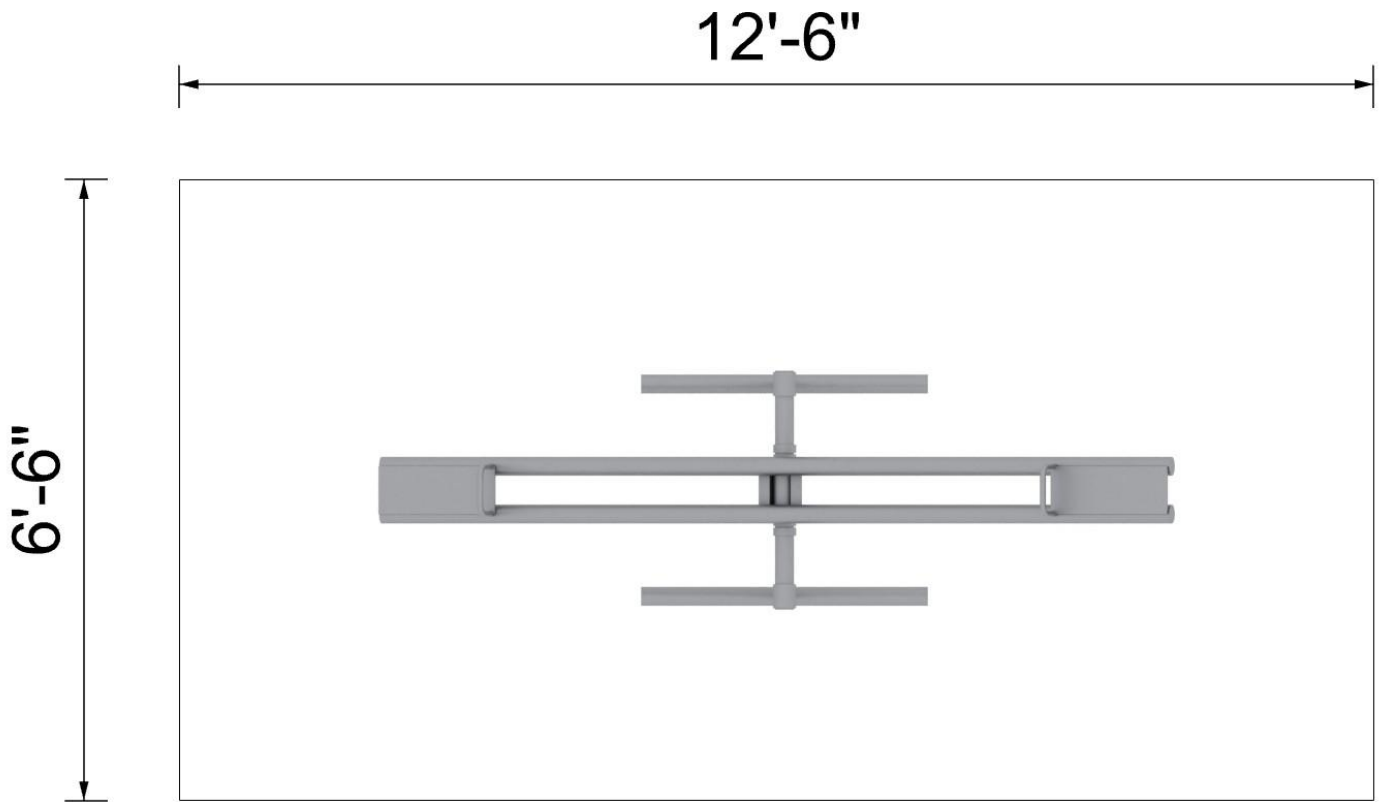

TTJR10-FS At-A-Glance

Feature	TTJR10-FS
Product Length	8'6"
Ground Space	2'6" x 8'6"
Minimum Play Space	6'6" x 12'6"
Estimated Install Time	20 Minutes
Estimated Cement	None