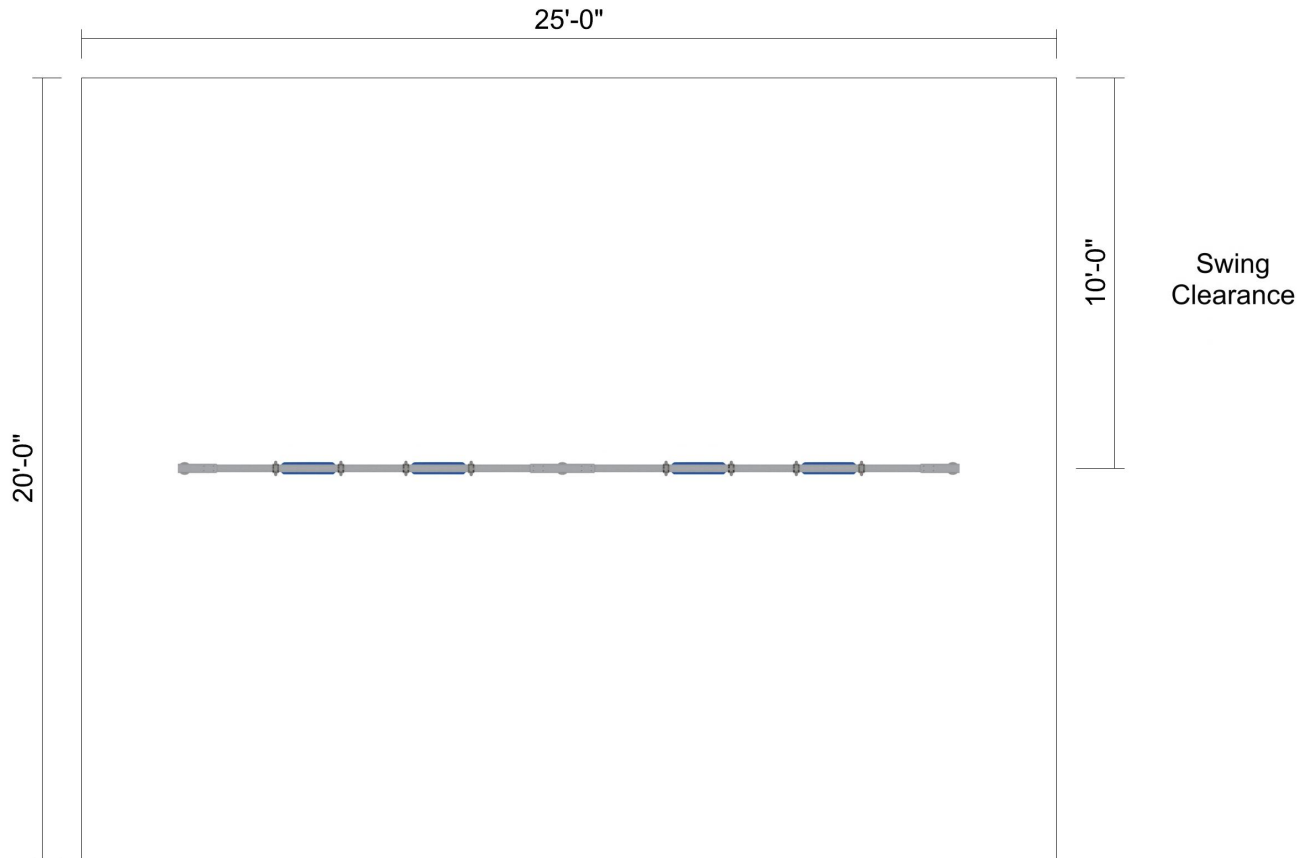

PS40 At-A-Glance

Feature	PS40 (8' Height)
Finished Height	8'
Ground Space	21' x 1'
Minimum Play Space	25' x 20'
Chain Length	5-1/2'
Estimated Install Time	5 Hours
Estimated Cement	18 Bags (80 lbs each)
Leg Hole Dimensions	18" Diameter x 36" Deep