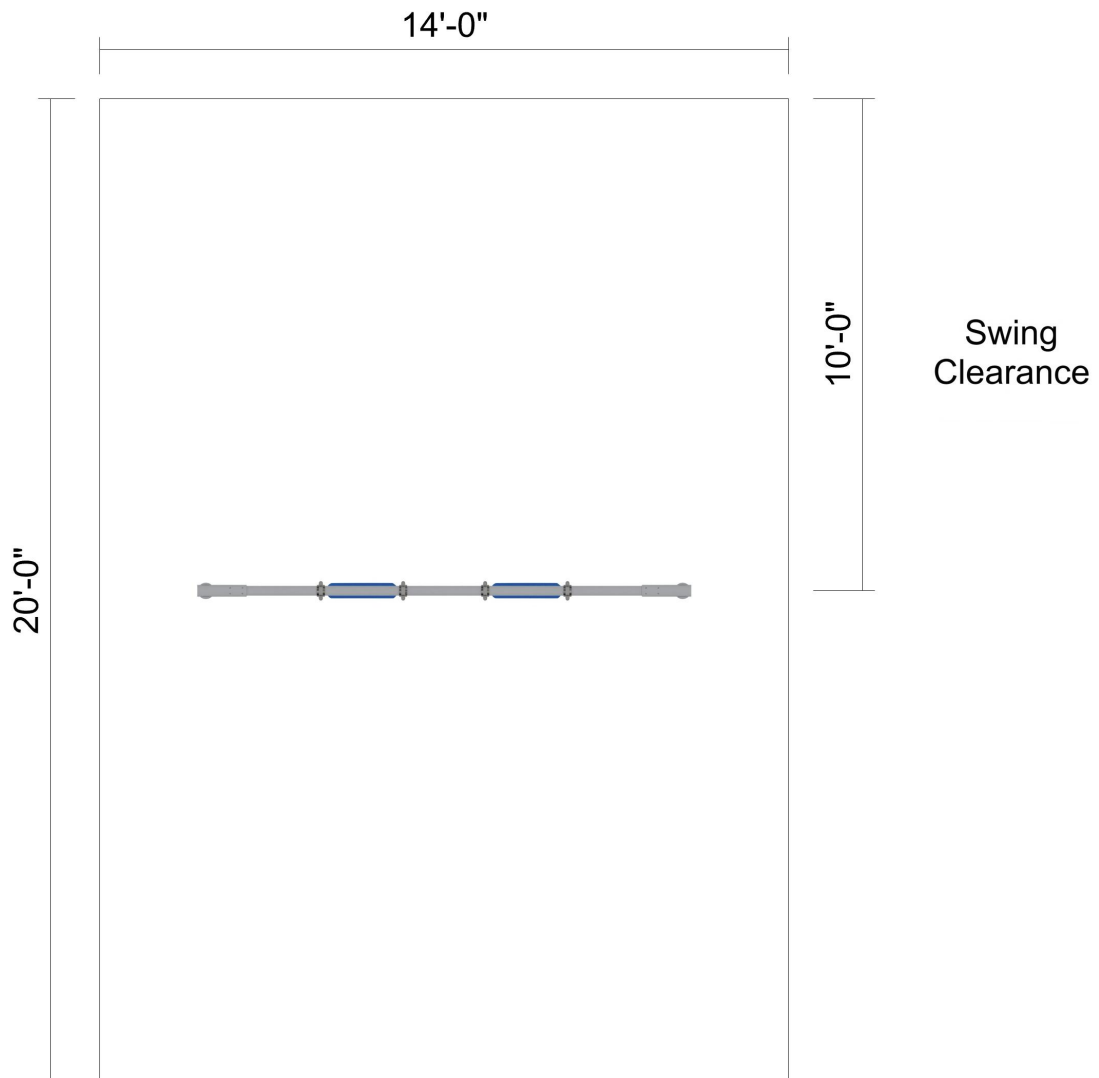

# PS20 At-A-Glance

Feature	PS20 (8' Height)
Finished Height	8'
Ground Space	10' x 1'
Minimum Play Space	14' x 20'
Chain Length	5-1/2'
Estimated Install Time	5 Hours
Estimated Cement	12 Bags (80 lbs each)
Leg Hole Dimensions	18" Diameter x 36" Deep