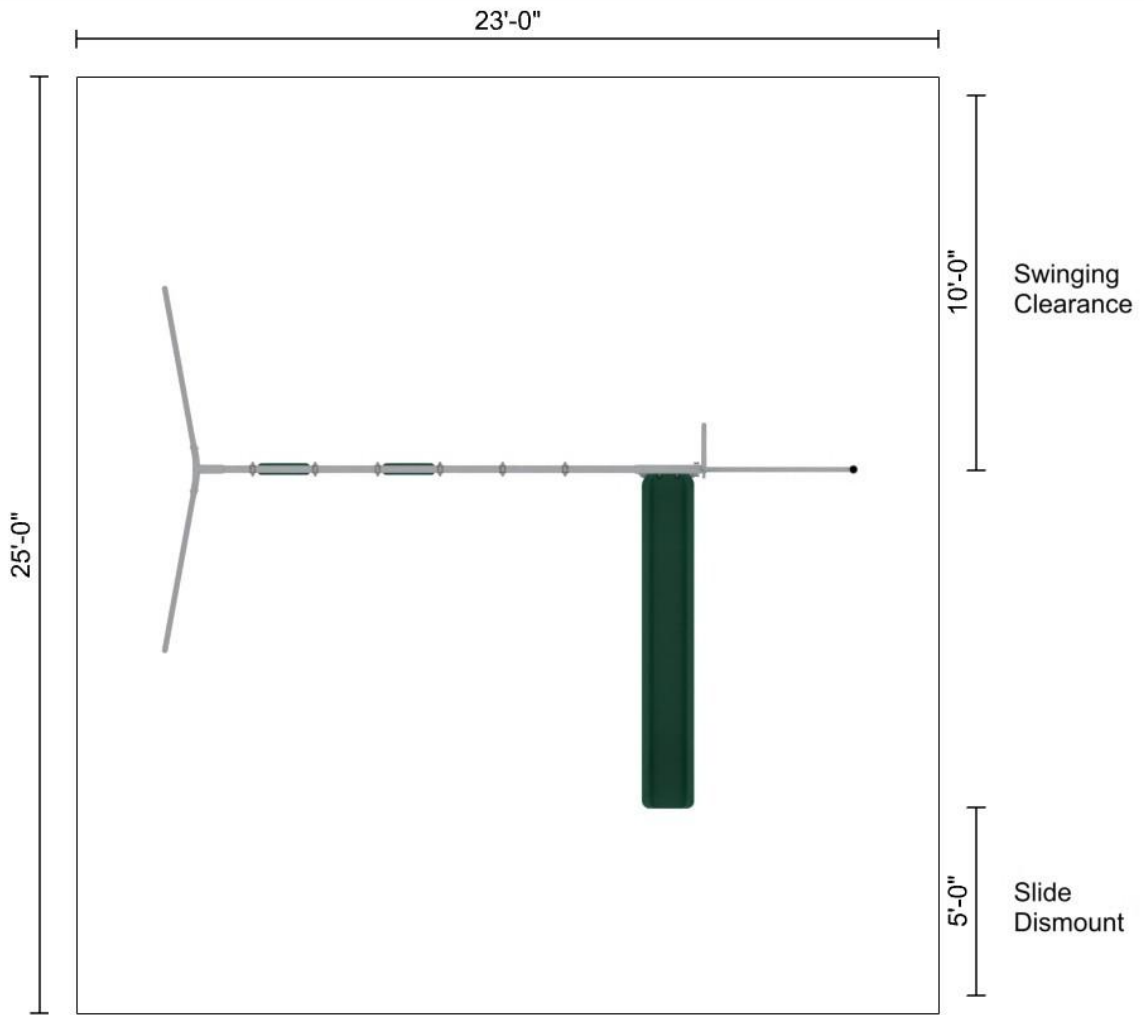

MT40 At-A-Glance

Feature	MT40 (8' Height)
Finished Height	8'
Slide Height	5'
Ground Space	19' x 14'
Minimum Play Space	23' x 25'
Swing Chain Length	5 1/2'
Estimated Install Time	6 Hours
Estimated Cement	12 Bags (80 lbs each)
A-Frame Leg Hole Dimensions	18" Diameter x 12" Deep
Ladder Hole Dimensions	28" x 20" x 24" Deep
Turning Bar Hole Dimensions	12" Diameter x 12" Deep
Fire Pole Hole Dimensions	12" Diameter x 12" Deep