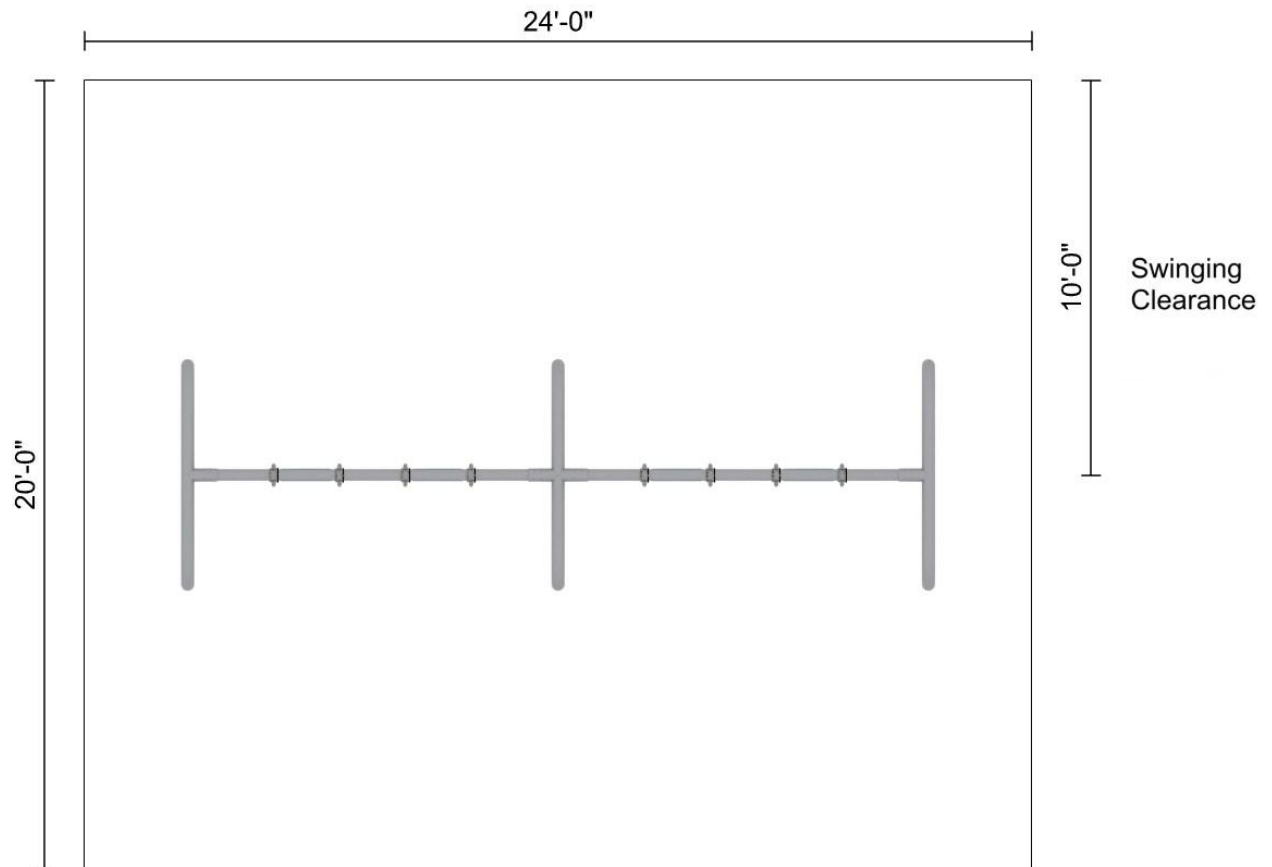

AR40 At-A-Glance

Feature	AR40 (8' Height)
Finished Height	8'
Ground Space	20' x 6'
Minimum Play Space	24' x 20'
Chain Length	5-1/2'
Estimated Install Time	6 Hours
Estimated Cement	30 Bags (80 lbs each)
A-Frame Leg Hole Dimensions	18" Diameter x 24" Deep