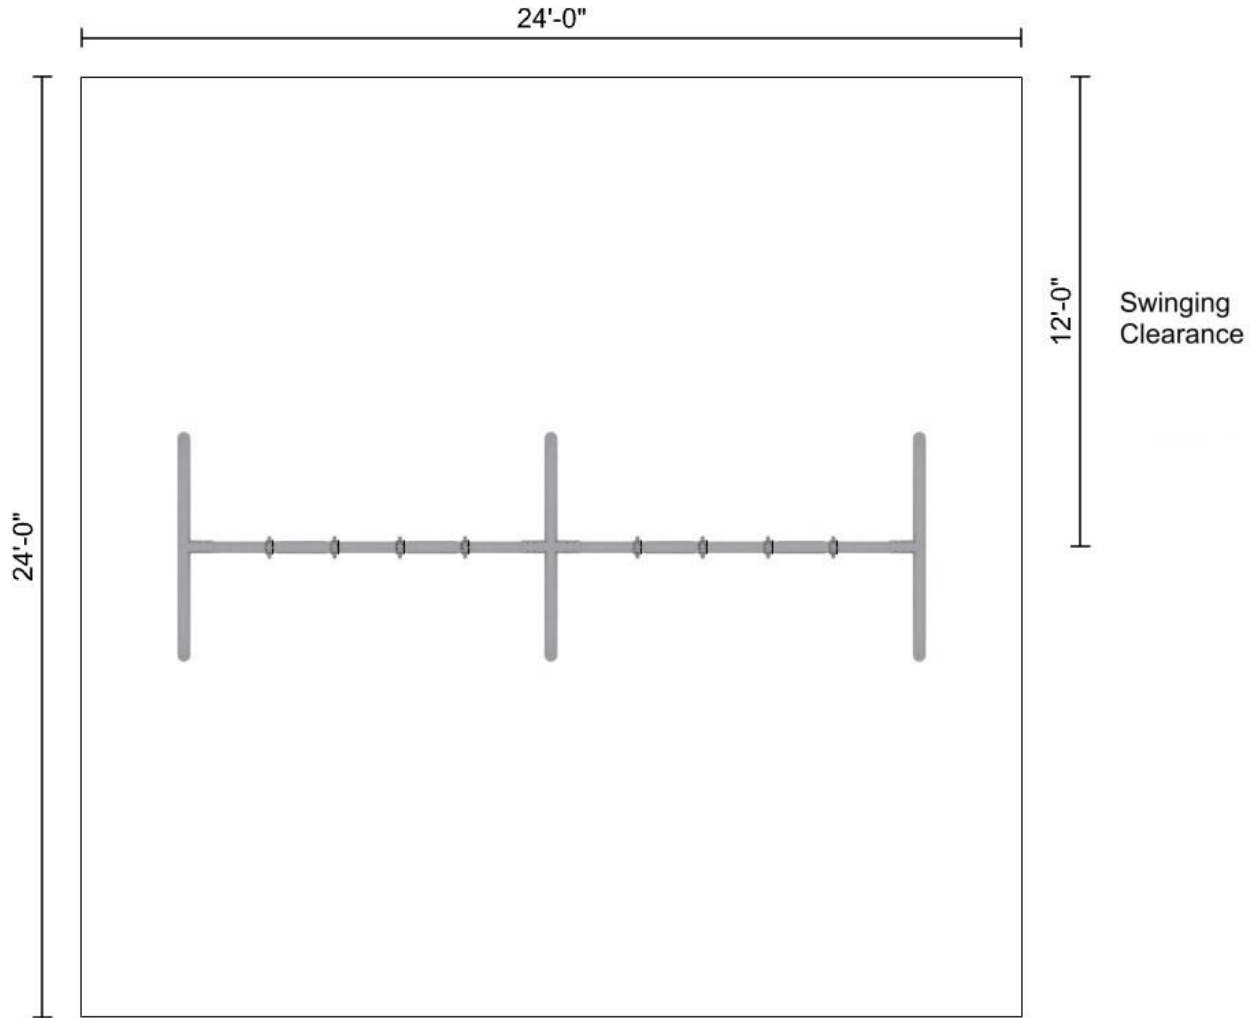

AR40-10 At-A-Glance

Feature	AR40-10 (10' Height)
Finished Height	10'
Ground Space	20' x 6'
Minimum Play Space	24' x 24'
Chain Length	7-1/2'
Estimated Install Time	6 Hours
Estimated Cement	30 Bags (80 lbs each)
A-Frame Leg Hole Dimensions	18" Diameter x 24" Deep