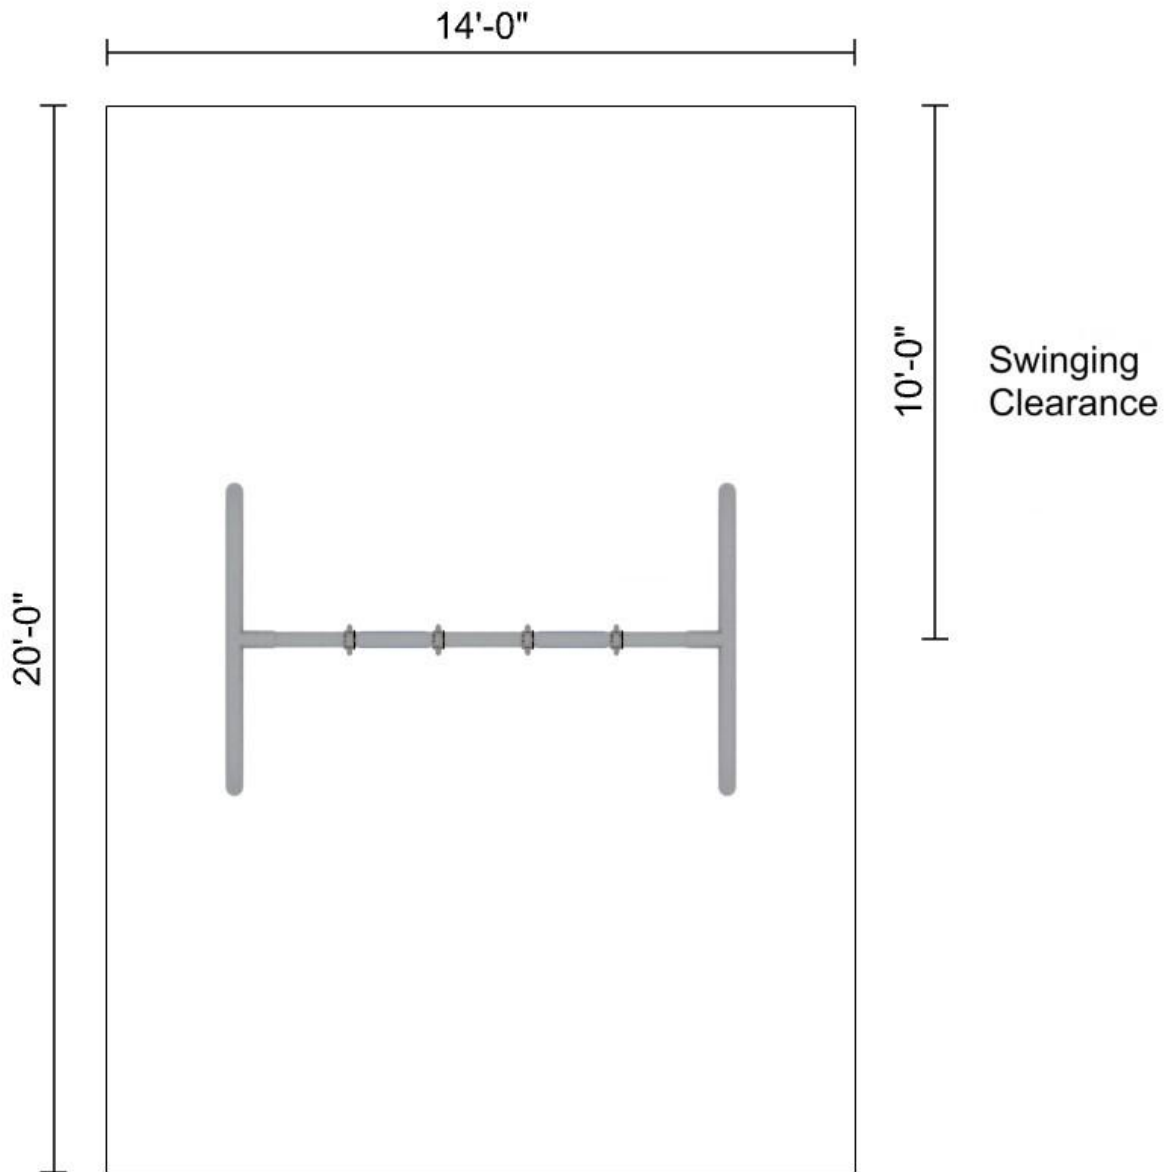

AR20 At-A-Glance

Feature	AR20 (8' Height)
Finished Height	8'
Ground Space	10' x 6'
Minimum Play Space	14' x 20'
Chain Length	5-1/2'
Estimated Install Time	6 Hours
Estimated Cement	20 Bags (80 lbs each)
A-Frame Leg Hole Dimensions	18" Diameter x 24" Deep