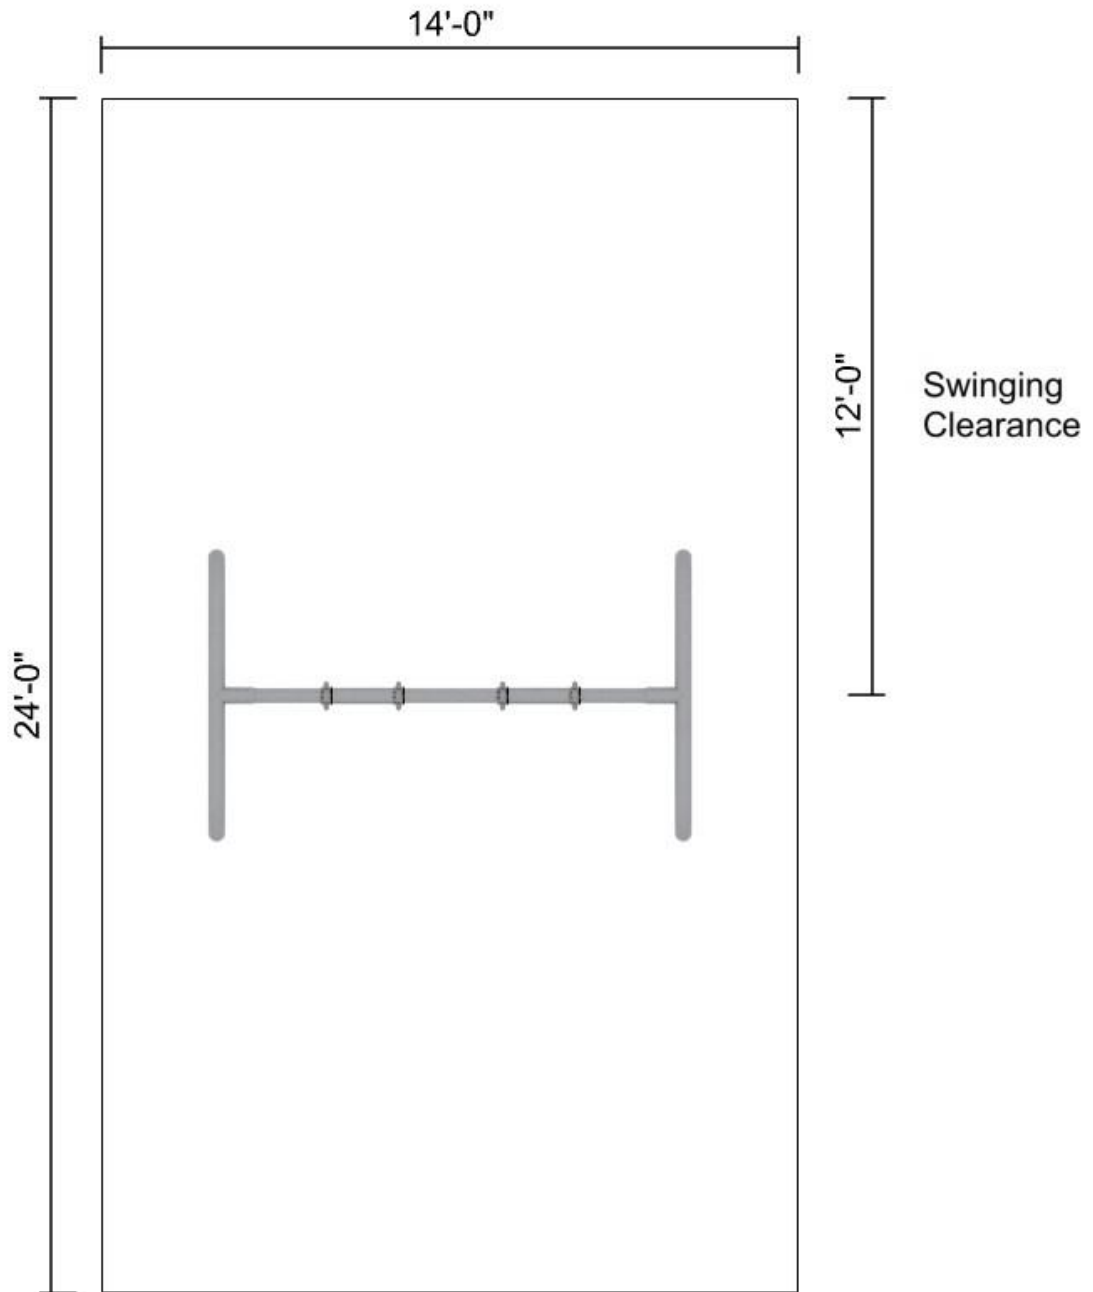

AR20-10 At-A-Glance

Feature	AR20-10 (10' Height)
Finished Height	10'
Ground Space	10' x 6'
Minimum Play Space	14' x 24'
Chain Length	7-1/2'
Estimated Install Time	6 Hours
Estimated Cement	20 Bags (80 lbs each)
A-Frame Leg Hole Dimensions	18" Diameter x 24" Deep