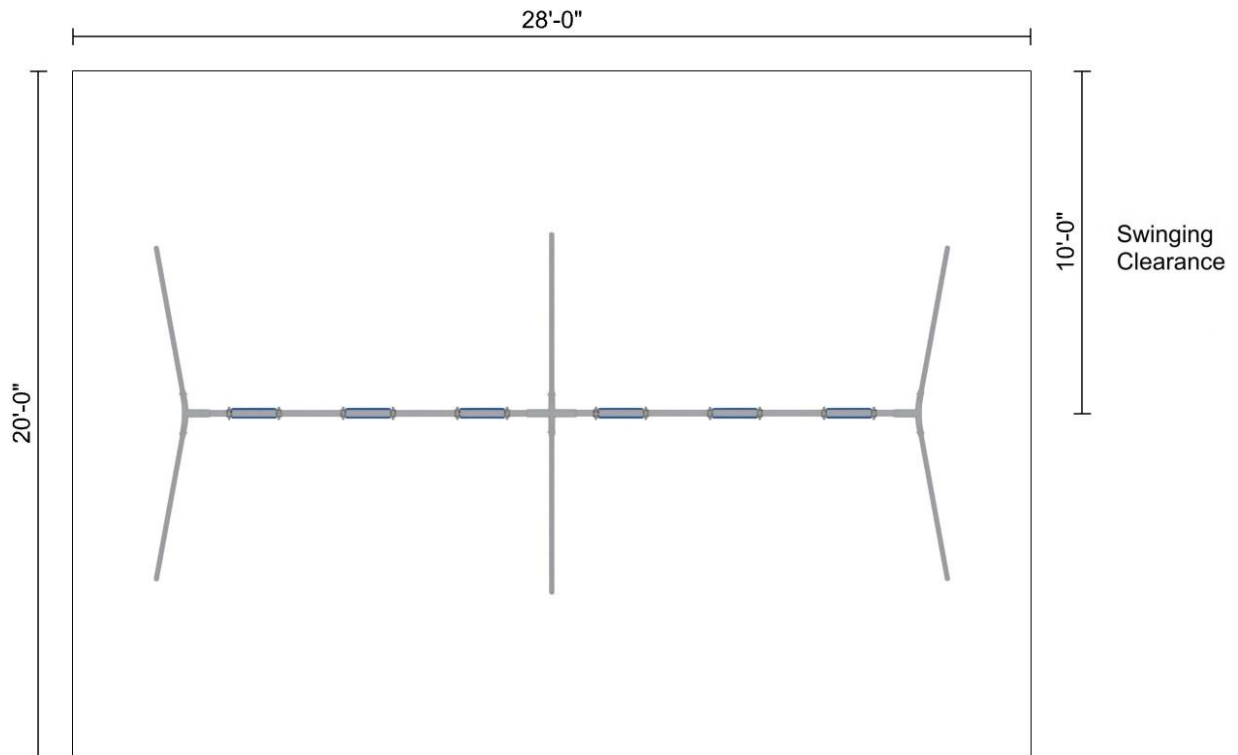

AF60 At-A-Glance

Feature	AF60 (8' Height)
Finished Height	8'
Ground Space	24' x 11'
Minimum Play Space	28' x 20'
Chain Length	5-1/2'
Estimated Install Time	4 Hours
Estimated Cement	9 Bags (80 lbs each)
A-Frame Leg Hole Dimensions	18" Diameter x 12" Deep