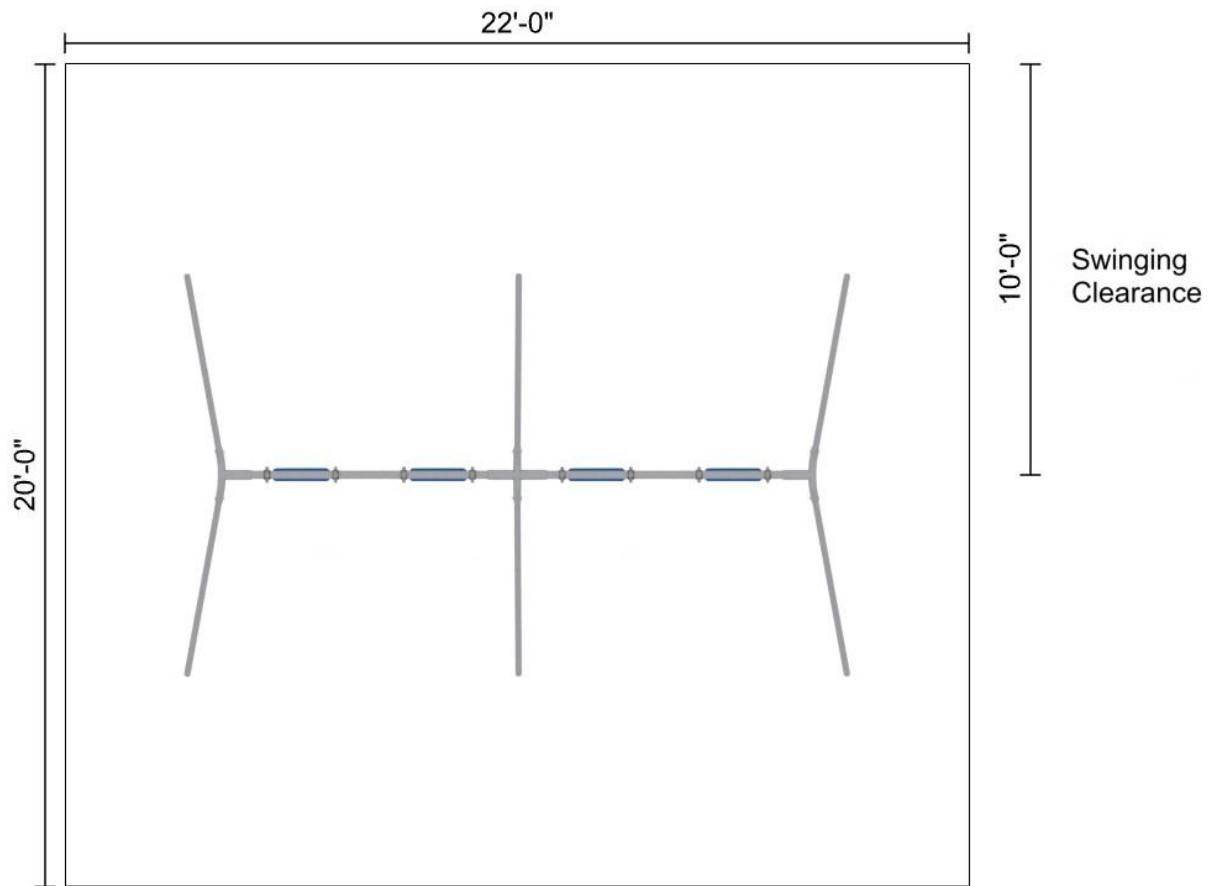

AF40 At-A-Glance

Feature	AF40 (8' Height)
Finished Height	8'
Ground Space	18' x 11'
Minimum Play Space	22' x 20'
Chain Length	5-1/2'
Estimated Install Time	4 Hours
Estimated Cement	9 Bags (80 lbs each)
A-Frame Leg Hole Dimensions	18" Diameter x 12" Deep