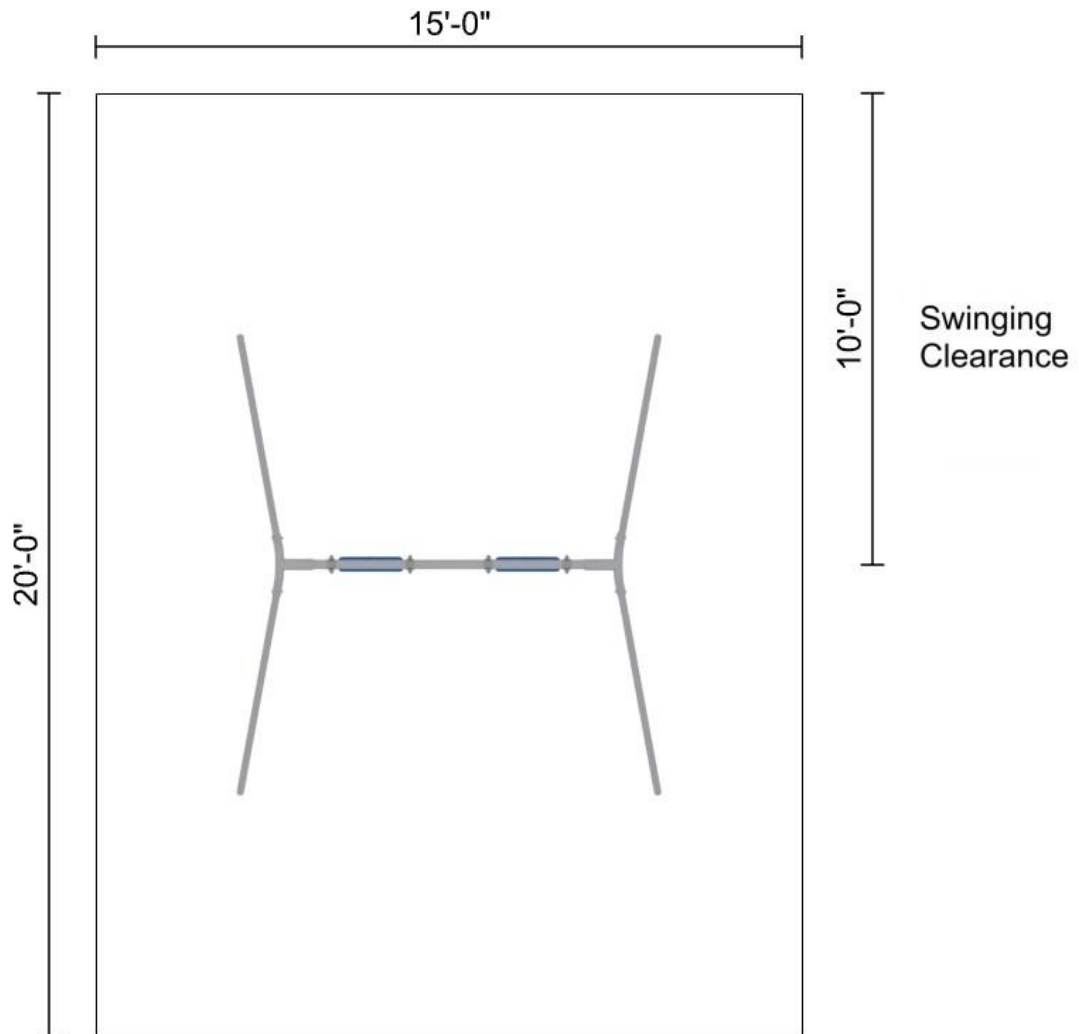

# AF20 At-A-Glance

Feature	AF20 (8' Height)
Finished Height	8'
Ground Space	11' x 10'
Minimum Play Space	15' x 20'
Chain Length	5-1/2'
Estimated Install Time	3 Hours
Estimated Cement	6 Bags (80 lbs each)
A-Frame Leg Hole Dimensions	18" Diameter x 12" Deep