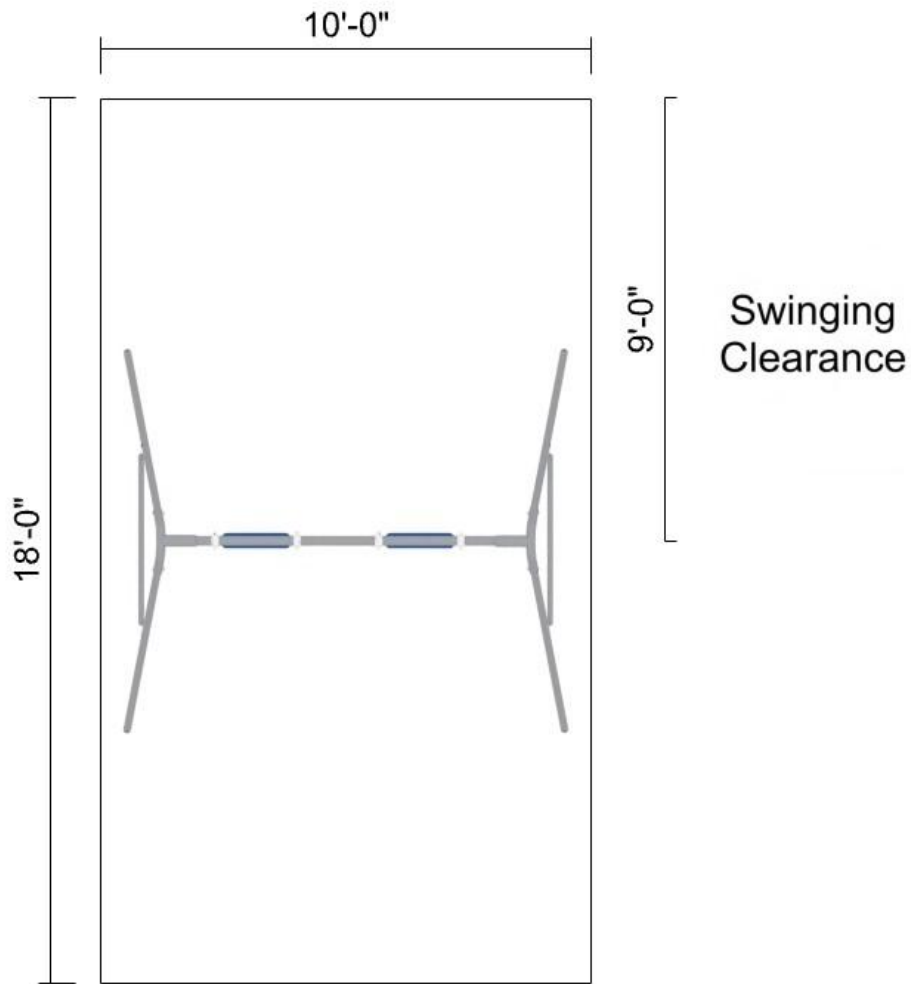

AF JR At-A-Glance

Feature	AF JR (7' Height)
Finished Height	7'
Ground Space	112" x 101"
Minimum Play Space	10' x 18'
Chain Length	4-1/2'
Estimated Install Time	30 Minutes
Estimated Cement	None